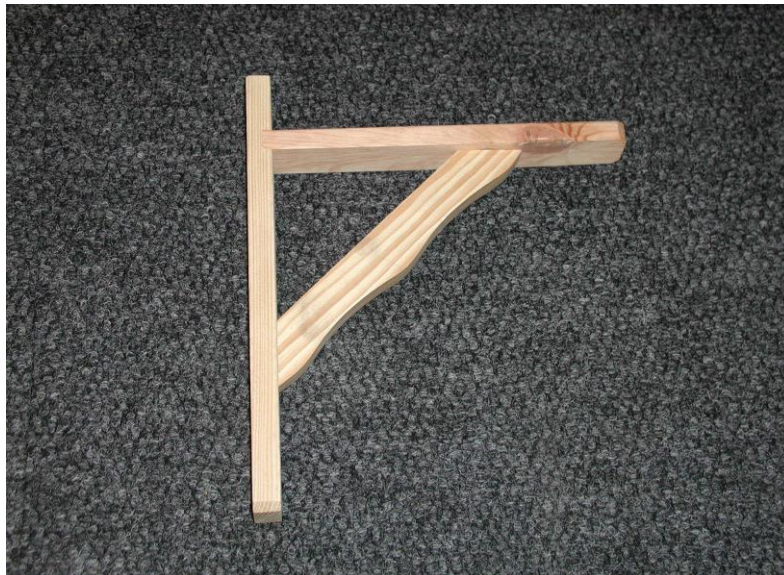

Bazo Staalbeheer BV

Phone +31 26 3629173

www.shelfbrackets.eu

www.bazo.nl

Model 930 SP JC Rustic bracket with waving support, pine or beech

Model 930 SH JC packed per 10 pcs.

size	article	Pine	Beech	EAN
	group	raw wood	raw wood	per
		code	code	piece
170 x 230 mm	105930	2622	2616	8714019002208
230 x 280 mm	105930	2722	2716	8714019002215
280 x 320 mm	105930	2822	2816	8714019002222