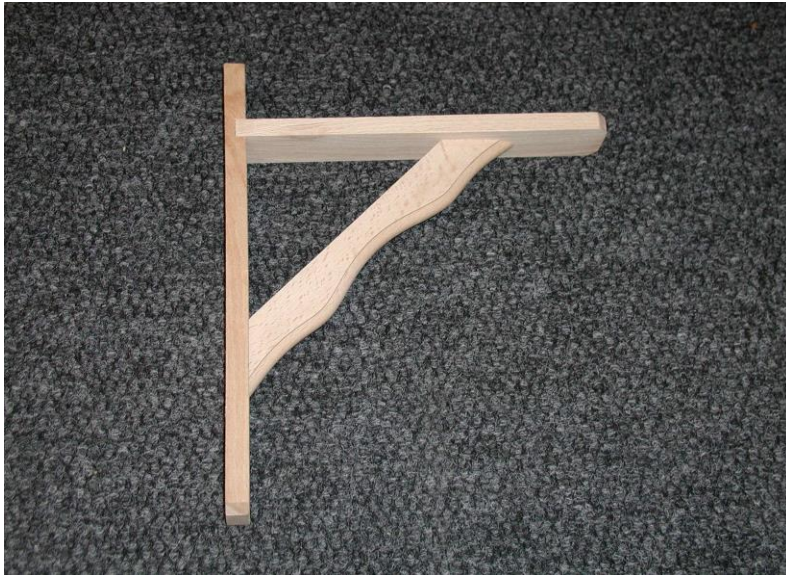

Bazo Staalbeheer BV

Phone +31 26 3629173

[www.shelfbrackets.eu](http://www.shelfbrackets.eu)

[www.bazo.nl](http://www.bazo.nl)

**Model 930 FP JCS** Rustic bracket with waving support, pine or beech

**Model 930 FH JCS** packed per 10 pcs.

size	article group	Pine raw wood code	Beech raw wood code
170 x 230 mm	105930	2620	2621
230 x 280 mm	105930	2720	2721
280 x 320 mm	105930	2820	2821

**For more available colors and sizes, please contact us!**