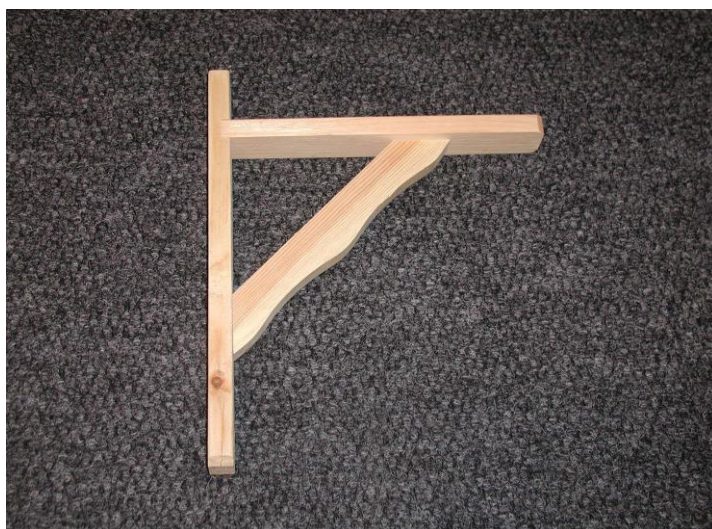

Bazo Staalbeheer BV

Phone +31 26 3629173

www.shelfbrackets.eu

www.bazo.nl

Model 929 SP Bracket with waving support, pine or beech

Model 929 SH packed per 10 pcs.

size	article	Pine	Beech	Beech
	group	raw wood	raw wood	white coated
		code	code	code
170 x 230 mm	105929	2616	2617	
230 x 280 mm	105929	2716	2717	
280 x 320 mm	105929	2816	2817	