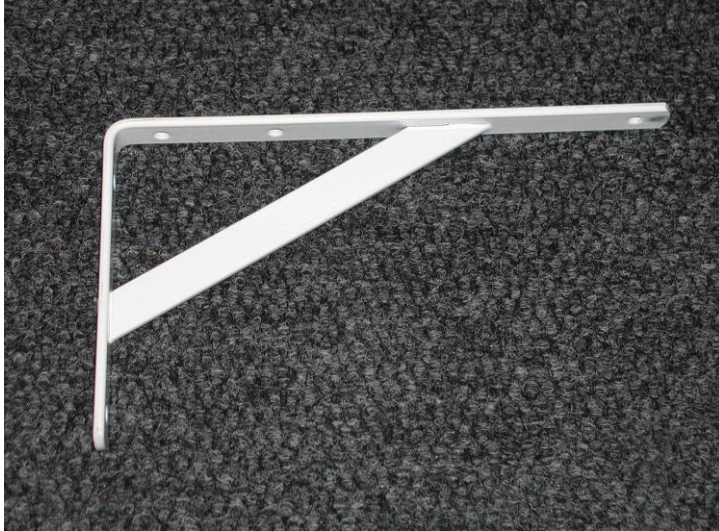

For more available colors and sizes, please contact us!